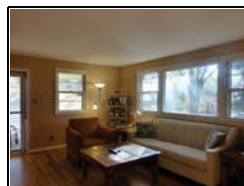

Design One Story  
 Style Ranch  
 Exterior Finish Partial Brick, Wood Ext  
 Interior Features Ceiling Fan, Granite Counter Tops, Radon Mitigation Instld  
 Basement Yes  
 Acres 0-.25 Acres  
 Lot Description Garden Area  
 ElemSch1 Wake - Conn  
 MidSch1 Wake - Ligon  
 HighSch1 Wake - Enloe  
 Garage 0  
 Parking DW/Asphalt

**Remarks** This 3 or 4 BR home, with a screened porch and full, finished basement, is nestled nicely on a quiet cul-de-sac like setting in the heart of the gently rolling hills of the Woodcrest neighborhood, home to families of all ages. Much is new or newer including kitchen, 2 baths, roof, heat/air. Dog and people friendly fenced backyard. Finished basement flex space offers multiple options. Walk to greenway, dog and other parks. For pics, prose and floor plan, click on picture, then click on tab START SLIDESHOW.