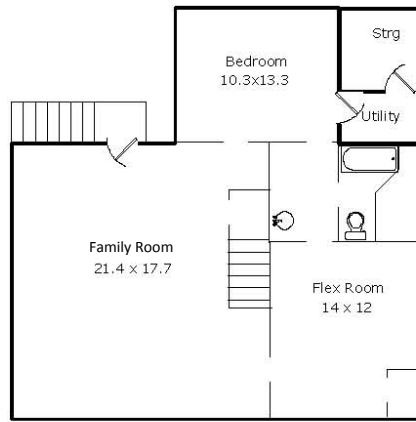

Third Floor
(More than 1/2 of ceiling height is less than 7')

Third Floor Bedroom does not show several nooks & crannies.

(Square footage measured to 5' kneewall)

Basement Approximate Dimensions

First Floor

Second Floor

Master Bedroom 14.7 x 13.1