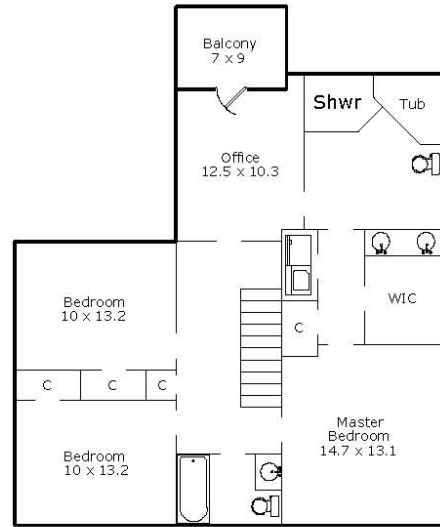

Third Floor
(More than 1/2 of ceiling height is less than 7')

Third Floor Bedroom does not show several nooks & crannies.

(Square footage measured to 5' kneewall)

Basement Approximate Dimensions

First Floor

Second Floor

Master Bedroom 14.7 x 13.1