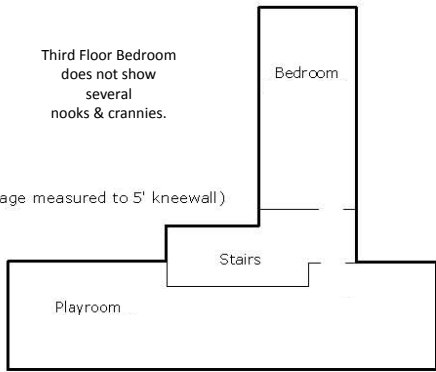

Third Floor
(More than 1/2 of ceiling height is less than 7')

Third Floor Bedroom does not show several nooks & crannies.

(Square footage measured to 5' kneewall)

Basement Approximate Dimensions

First Floor

Second Floor

Master Bedroom 14.7 x 13.1