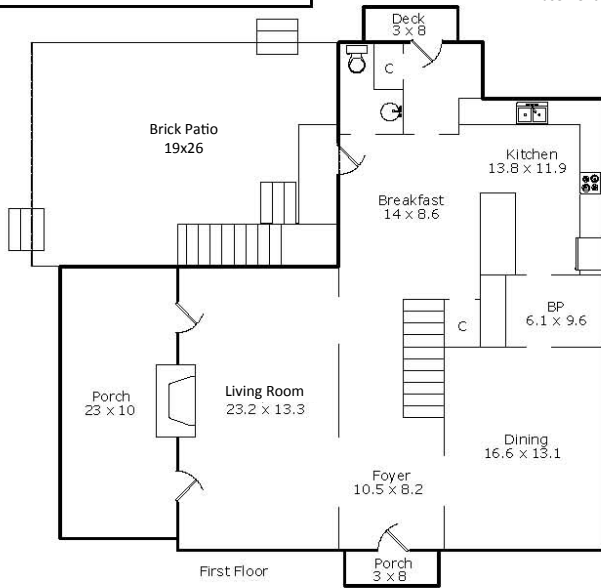

Third Floor
(More than 1/2 of ceiling height is less than 7')

Third Floor Bedroom does not show several nooks & crannies.

(Square footage measured to 5' kneewall)

Basement Approximate Dimensions

First Floor

Second Floor

Master Bedroom 14.7 x 13.1