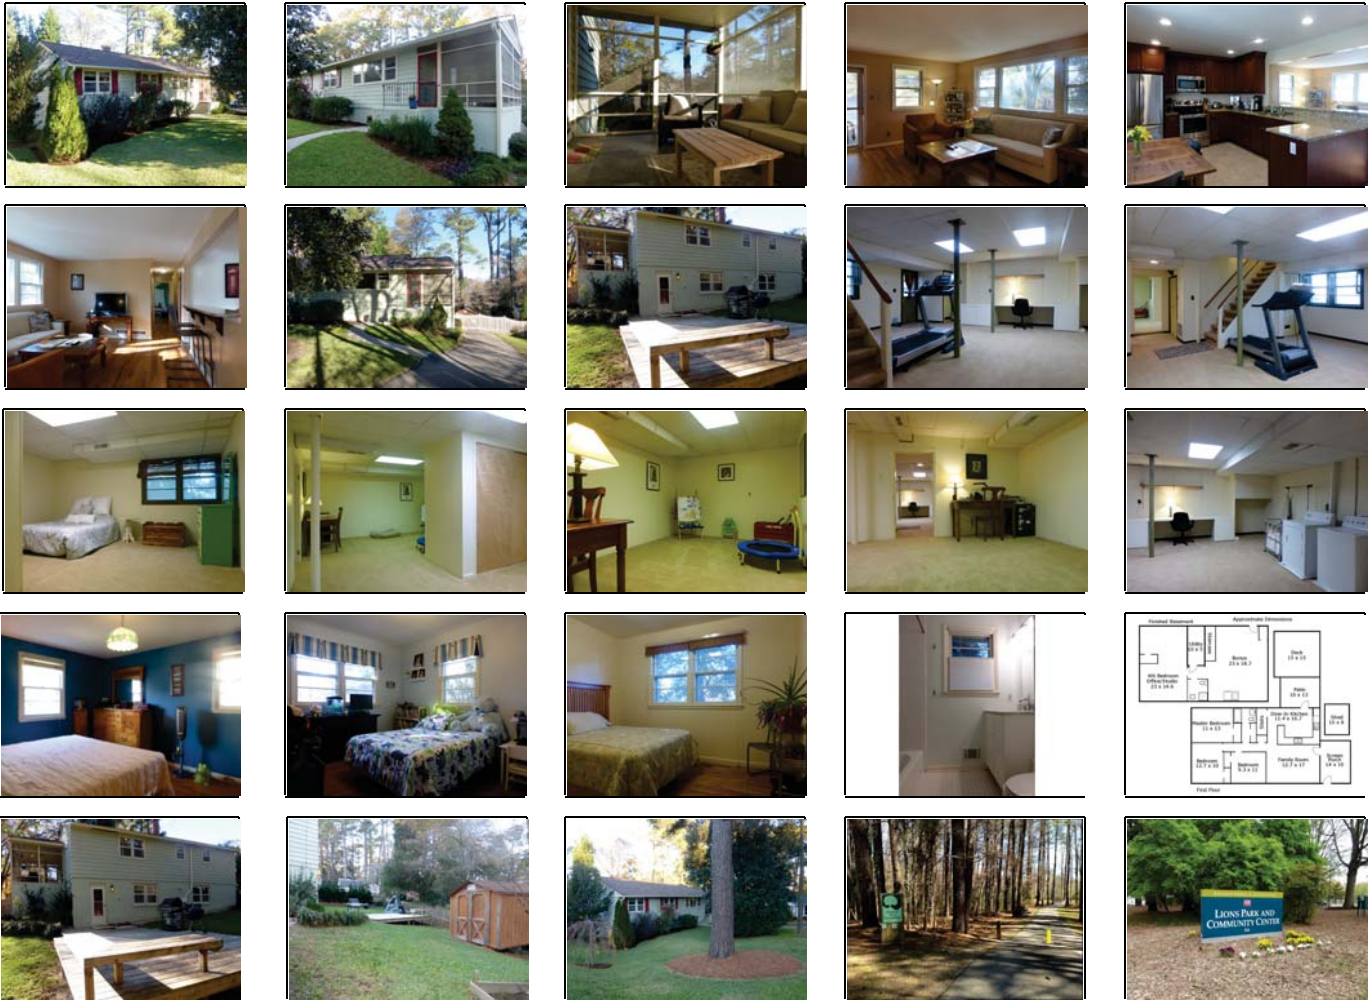

# Gallery Brochure

413 Quail Drive

Raleigh

, 27604

\$265,000

RESIDENTIA / Detached

/ Single Family

**MLS #** 2041109  
**Status** ACTIVE  
**County** Wake  
**SubArea** 001/D  
**Subdiv** Woodcrest  
**Nbrhd**  
**Bedrooms** 4  
**Full Baths** 2  
**Half Baths** 0  
**# of Rooms** 7  
**LvngAreaSF** 2,006  
**Year Built** 1956

**Design** One Story  
**Style** Ranch  
**Exterior Finish** Partial Brick, Wood Ext  
**Interior Features** Ceiling Fan, Granite Counter Tops, Radon Mitigation Instld  
**Basement** Yes  
**Acres** 0-.25 Acres  
**Lot Description** Garden Area  
**ElemSch1** Wake - Conn  
**MidSch1** Wake - Ligon  
**HighSch1** Wake - Enloe  
**Garage** 0  
**Parking** DW/Asphalt

**Remarks** This 3 or 4 BR home, with a screened porch and full, finished basement, is nestled nicely on a quiet cul-de-sac like setting in the heart of the gently rolling hills of the Woodcrest neighborhood, home to families of all ages. Much is new or newer including kitchen, 2 baths, roof, heat/air. Dog and people friendly fenced backyard. Finished basement flex space offers multiple options. Walk to greenway, dog and other parks. For pics, prose and floor plan, click on picture, then click on tab START SLIDESHOW.