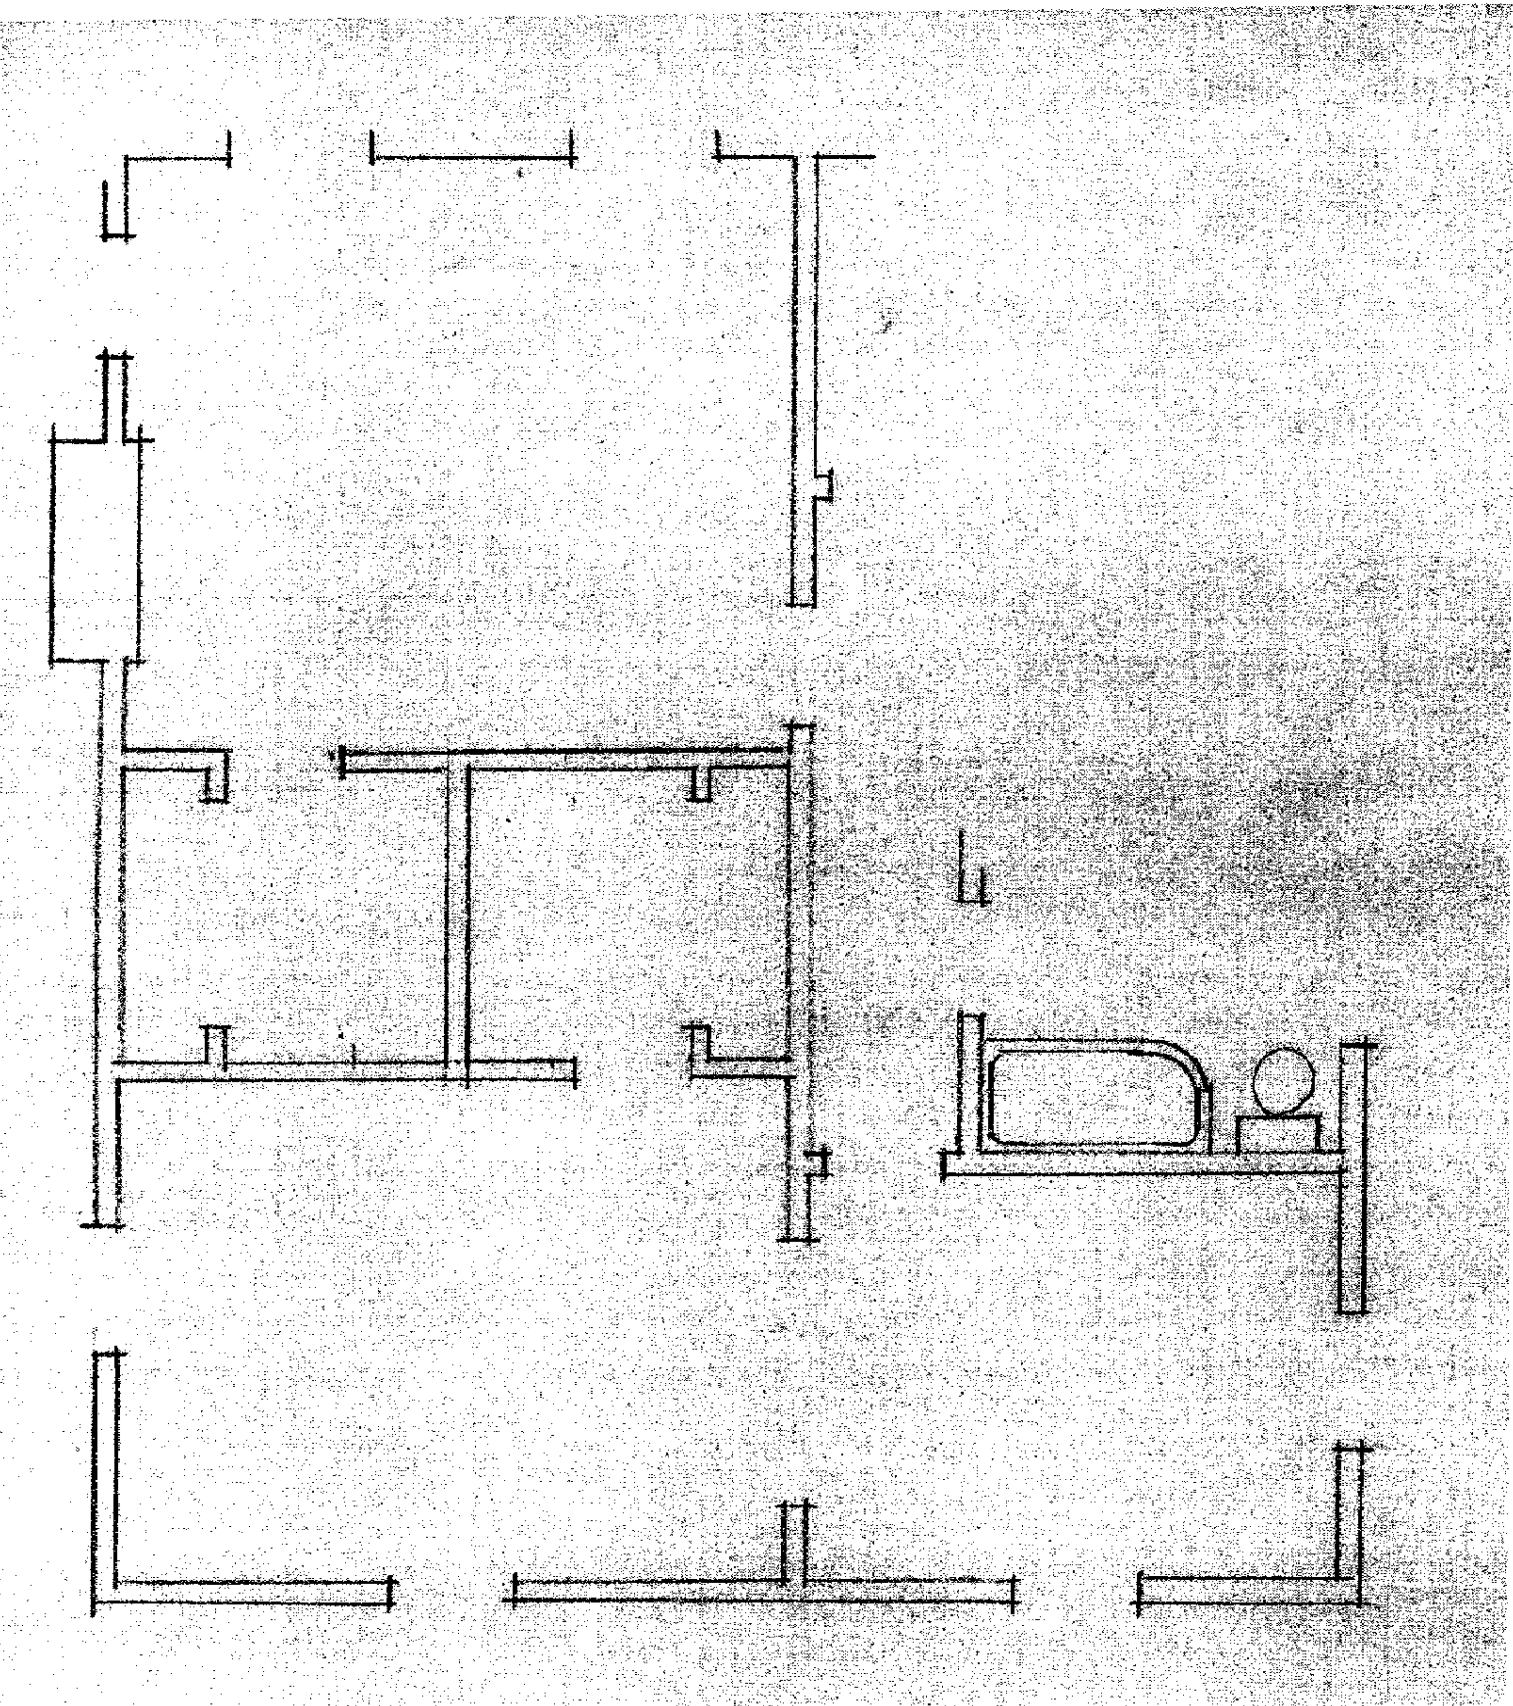

1216 MORDECAI
EXISTING 2ND FLOOR
(FEB 5, 2014)
VLR = 1:00

Z K

PROPOSAL #1

SK

PROPOSAL #2

12K

PROPOSAL #3