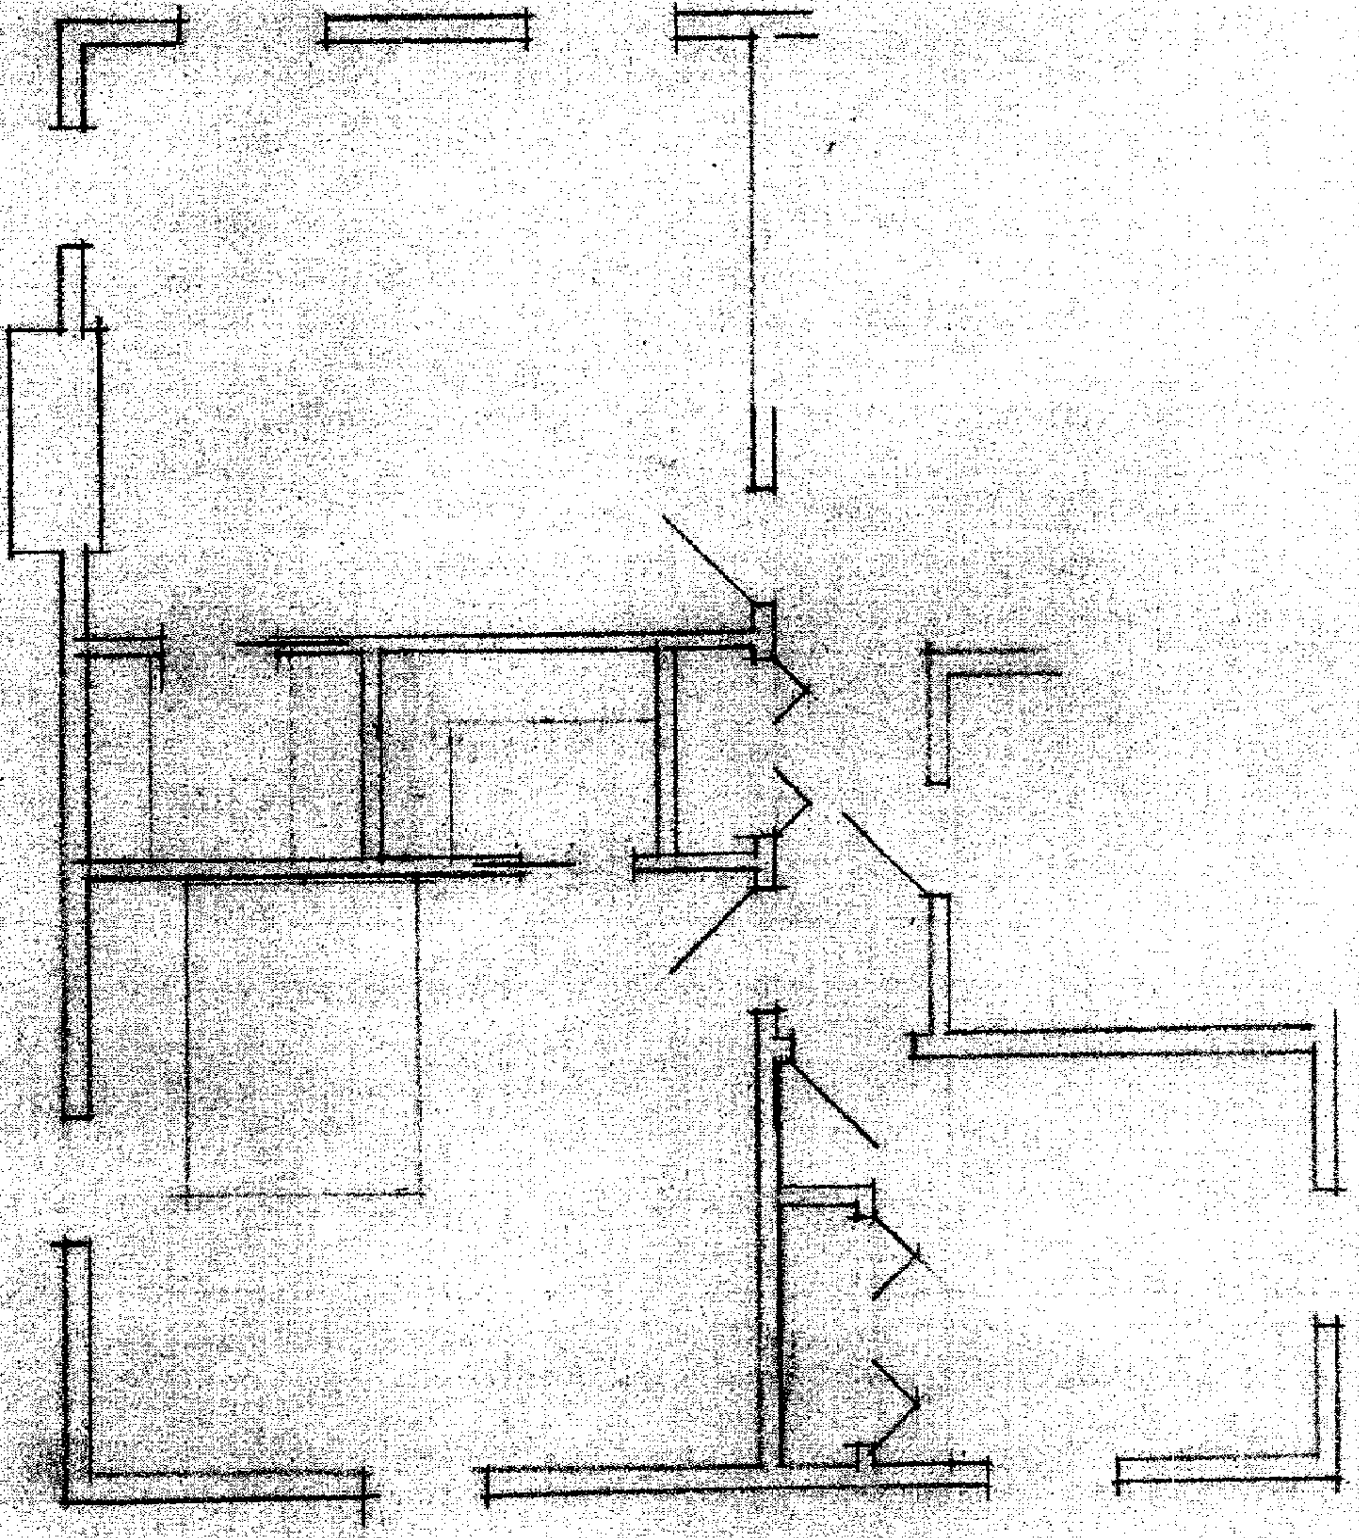

1216 MORDECAI
EXISTING 2ND FLOOR
(FEB 5, 2014)
VLR = 1:00

Z K

PROPOSAL #1

SK

PROPOSAL #2

12K

PROPOSAL #3