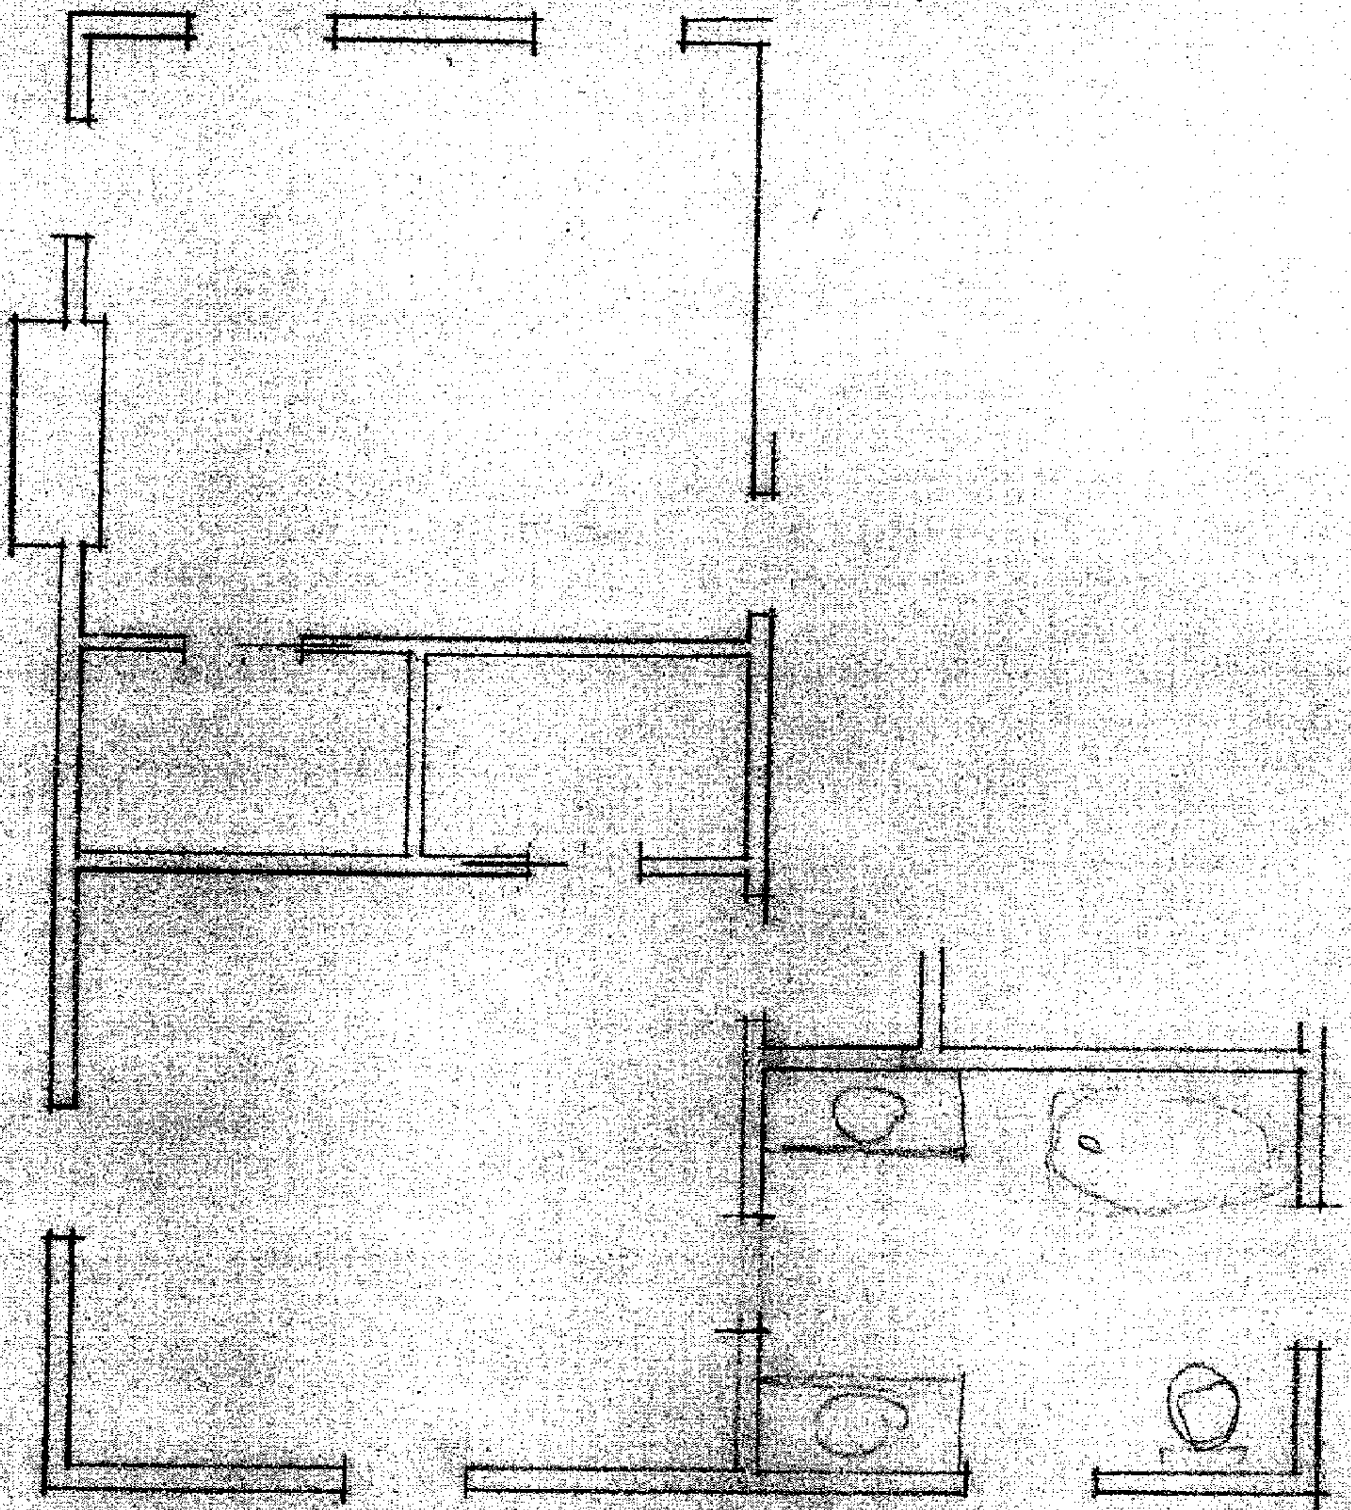

1216 MORDECAI
EXISTING 2ND FLOOR
(FEB 5, 2014)
VLR = 1:00

Z K

PROPOSAL #1

SK

PROPOSAL #2

12K

PROPOSAL #3