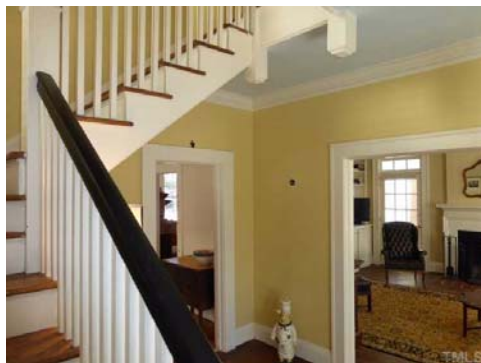

A side porch and back deck overlook the 0.19 acre lot with a driveway offering easy access to the back yard and kitchen.

A brick patio is a gathering place in the walkable Mordecai neighborhood. Laura Wright designed the sun burst formal garden area in front that includes a recently discovered old brick path to the side driveway.

More character inside. Doors on either side of the decorative fireplace lead to the side porch.

The handsome stair case that greets you in the foyer has been copied similarly upstairs leading to the finished attic.

Built-in bookshelves and entertainment center were added by the sellers.

Bright and open. This is the dining room with 3 large 6/6 windows. The sellers have kept unfinished the hardwood floors up and down. Options and estimates are available for refinishing them.