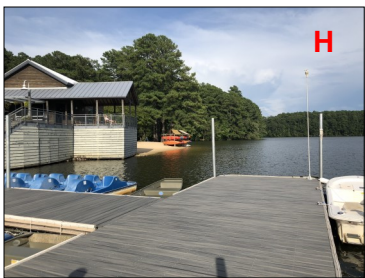

- A NC State Main Campus
- B NC State Centennial Campus
- D Meredith College
- E St Mary's School
- F William Peace University
- G Shaw University
- H Lake Johnson Park & Trails
- I Dorothea Dix Park (new)
- J NC Farmers Market
- K A.B. Combs Elementary School
- L Athens Drive High School
- M State Capitol
- N WakeMed Soccer Park
- O Kentwood Disc Golf Course
- P Lonnie Poole Golf Course
- (public course on NCSU Campus)
- * 5109 Liles RD
- Raleigh, NC 27606