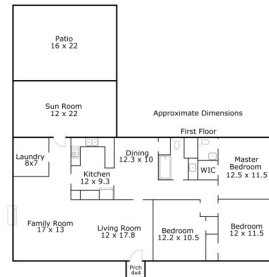

- A NC State Main Campus
- B NC State Centennial Campus
- D Meredith College
- E St Mary's School
- F William Peace University
- G Shaw University
- H Lake Johnson Park & Trails
- I Dorothea Dix Park (new)
- J NC Farmers Market
- K A.B. Combs Elementary School
- L Athens Drive High School
- M State Capitol
- N WakeMed Soccer Park
- O Kentwood Disc Golf Course
- P Lonnie Poole Golf Course
- (public course on NCSU Campus)
- * 5109 Liles RD
- Raleigh, NC 27606