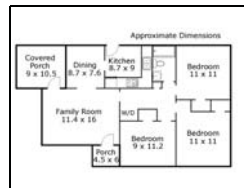

MLS # 2035933
 Status ACTIVE
 County Wake
 SubArea 001/D
 Subdiv Belvidere Park
 Nbrhd
 Bedrooms 3
 Full Baths 1
 Half Baths 0
 # of Rooms 6
 LvngAreaSF 903
 Year Built 1948

Design One Story
 Style Traditional
 Exterior Finish Asbestos
 Interior Features Ceiling Fan, Solid Surface Counter Top
 Basement No
 Acres 0-.25 Acres
 ElemSch1 Wake - Conn
 MidSch1 Wake - Ligon
 HighSch1 Wake - Enloe
 Garage 0
 Parking Street Parking
 Fireplace 0

Remarks A winner. Three, yes 3, bedrooms in a bright, restored cottage with expansion options in the ageless Belvidere Park community near dog park, greenway, downtown. New windows, kitchen, tile bath, HVAC, 200 amp electrical in 2008. Covered porch overlooks fenced backyard, could be screened or enclosed. Big 0.24 acre lot invites adding sunroom or more in back. Many energy saving upgrades. Freshly painted inside. See pics, prose and floorplan in Virtual Tour.