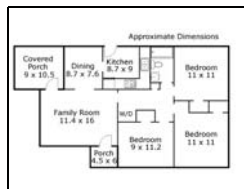

MLS # 2035933
 Status ACTIVE
 County Wake
 SubArea 001/D
 Subdiv Belvidere Park
 Nbrhd
 Bedrooms 3
 Full Baths 1
 Half Baths 0
 # of Rooms 6
 LvngAreaSF 903
 Year Built 1948

Design One Story
 Style Traditional
 Exterior Finish Asbestos
 Interior Features Ceiling Fan, Solid Surface Counter Top
 Basement No
 Acres 0-.25 Acres
 ElemSch1 Wake - Conn
 MidSch1 Wake - Ligon
 HighSch1 Wake - Enloe
 Garage 0
 Parking Street Parking
 Fireplace 0

Remarks A winner. Three, yes 3, bedrooms in a bright, restored cottage with expansion options in the ageless Belvidere Park community near dog park, greenway, downtown. New windows, kitchen, tile bath, HVAC, 200 amp electrical in 2008. Covered porch overlooks fenced backyard, could be screened or enclosed. Big 0.24 acre lot invites adding sunroom or more in back. Many energy saving upgrades. Freshly painted inside. See pics, prose and floorplan in Virtual Tour.