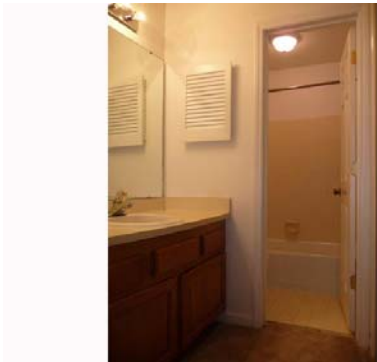

TMLS

This is the view looking toward the front of the unit from the master bedroom. Carpets and interior paint are new, HVAC was new in 2011.

TMLS

Add books and hang pictures, then sit back and enjoy the wood burning fireplace.

TMLS

Parquet floors greet you in the foyer and extend into the kitchen.

TMLS

The dining room light fixture and kitchen pass-through add a flair to the unit.

TMLS

New counters nicely accent the cabinets and the wood side board. The sink is also new.

TMLS

The second bedroom is adjacent to a second full bath at the front of the unit. Double doors and its location make it an ideal office, guest room, den, whatever.

TMLS

The master bath, one of two full baths, has a walk-in closet.

TMLS

The utility/laundry room has shelves on three walls.

The unit enjoys a private stoop that opens onto a tree shaded, brick courtyard.